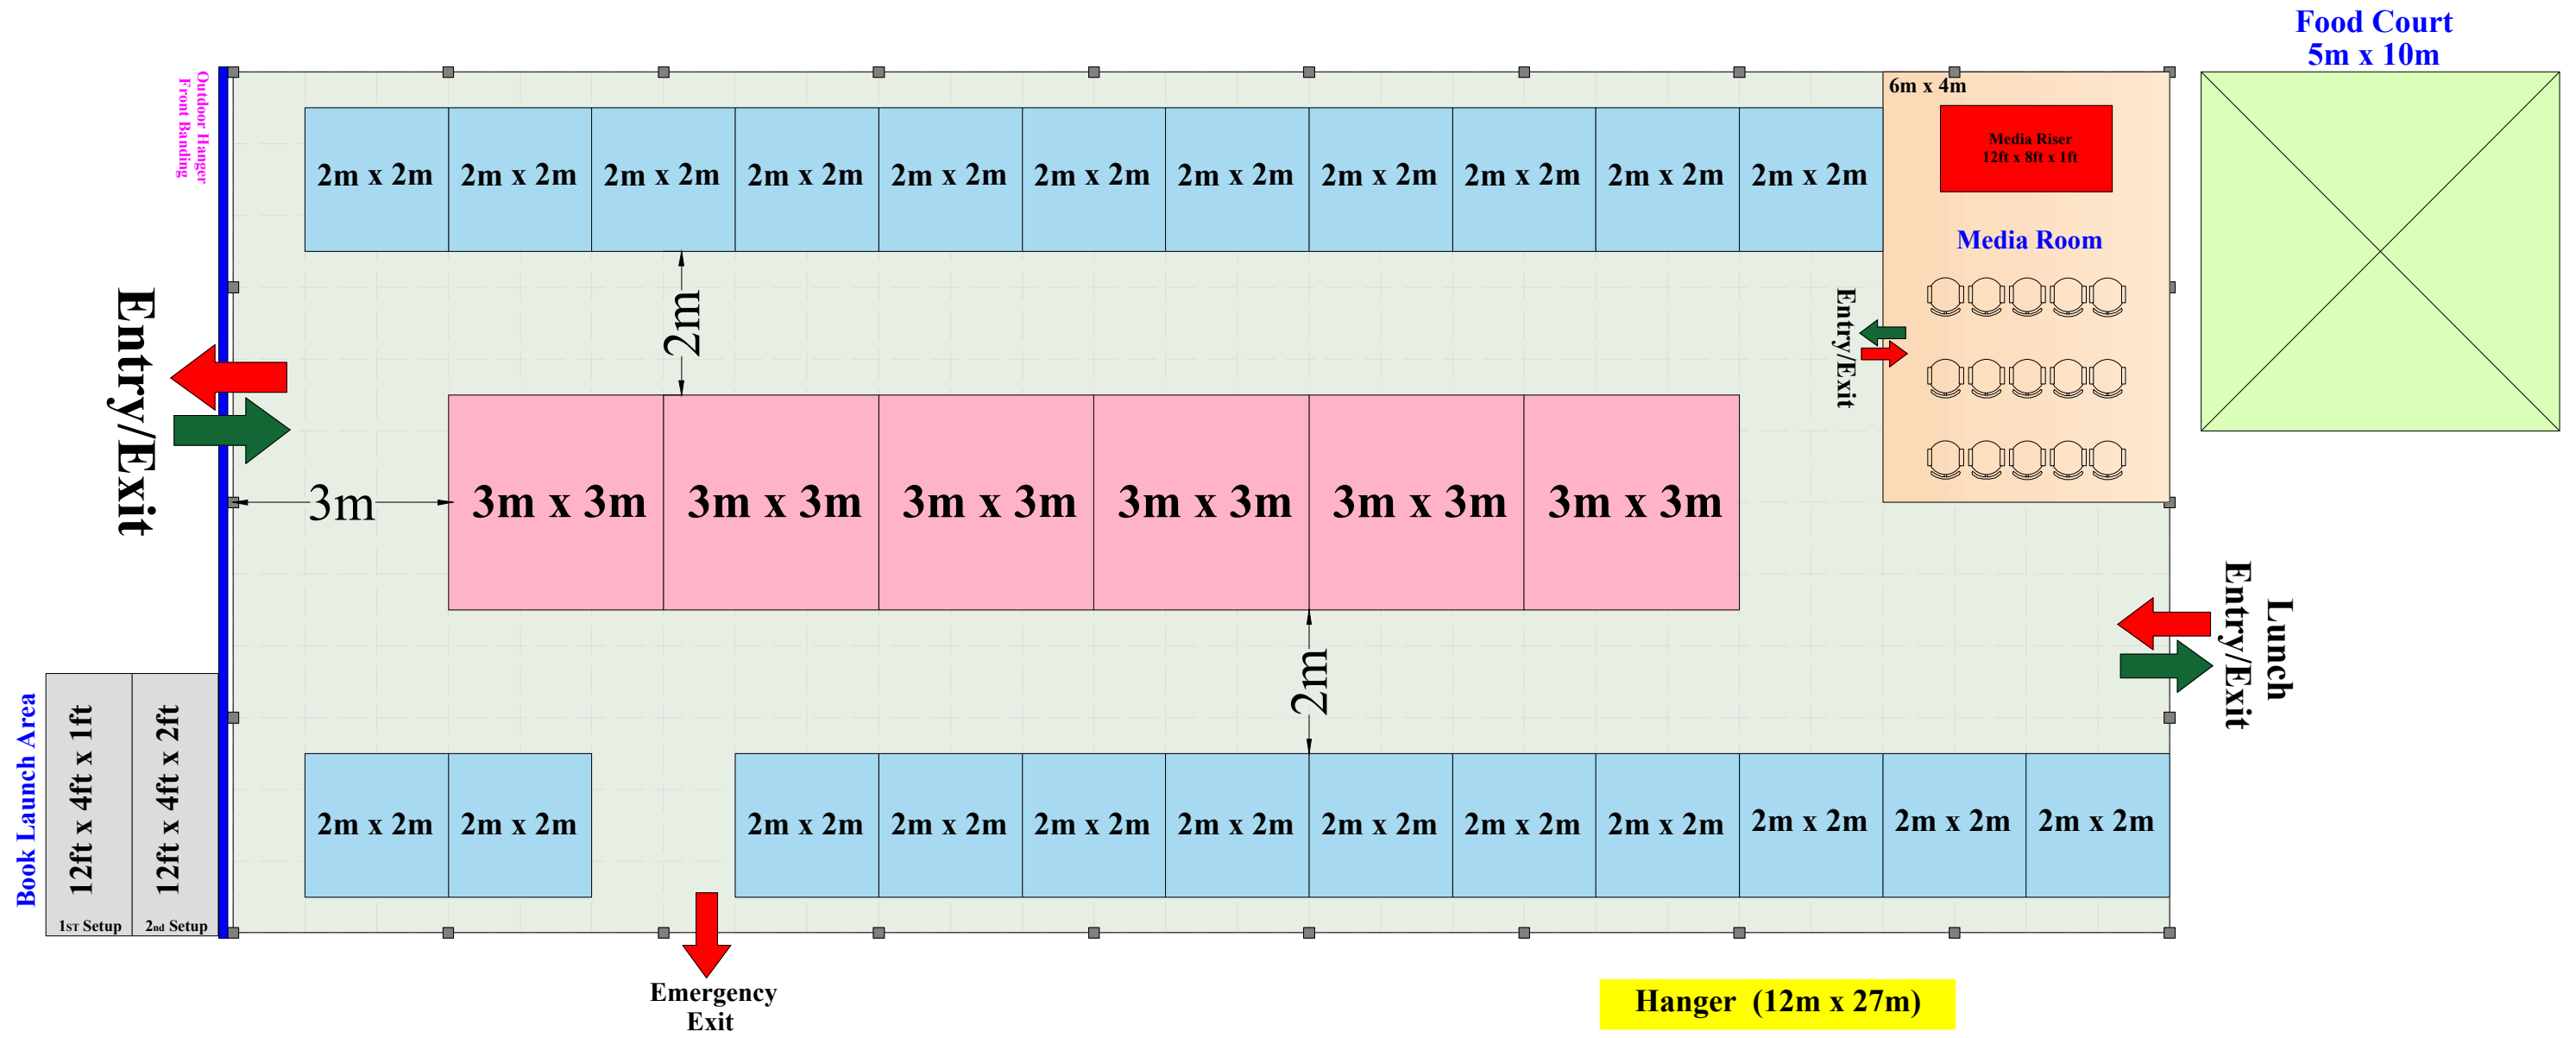

PROPOSED LAYOUT PLAN

Hanger - (12m x 27m)

3m x 3m - 6 Stalls

2m x 2m - 23 Stalls

Total - 29 Stalls